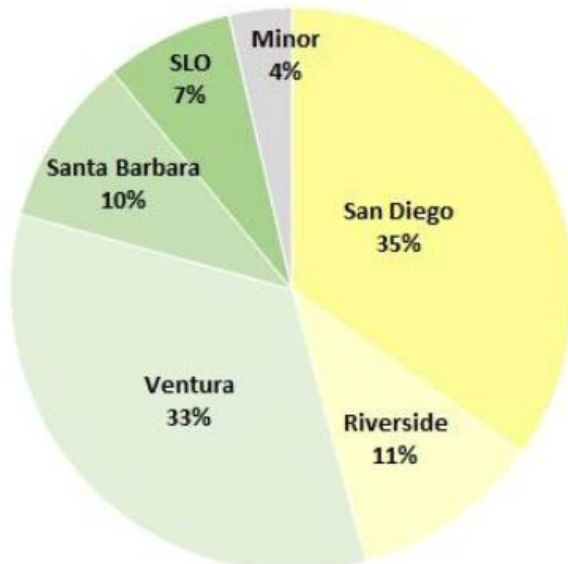

2014 Planted Avocado Acres by County

2014 Varietal Distribution

Variety	Acres
Hass	49,023
Lamb	1,612
Other	843
Total	51,478